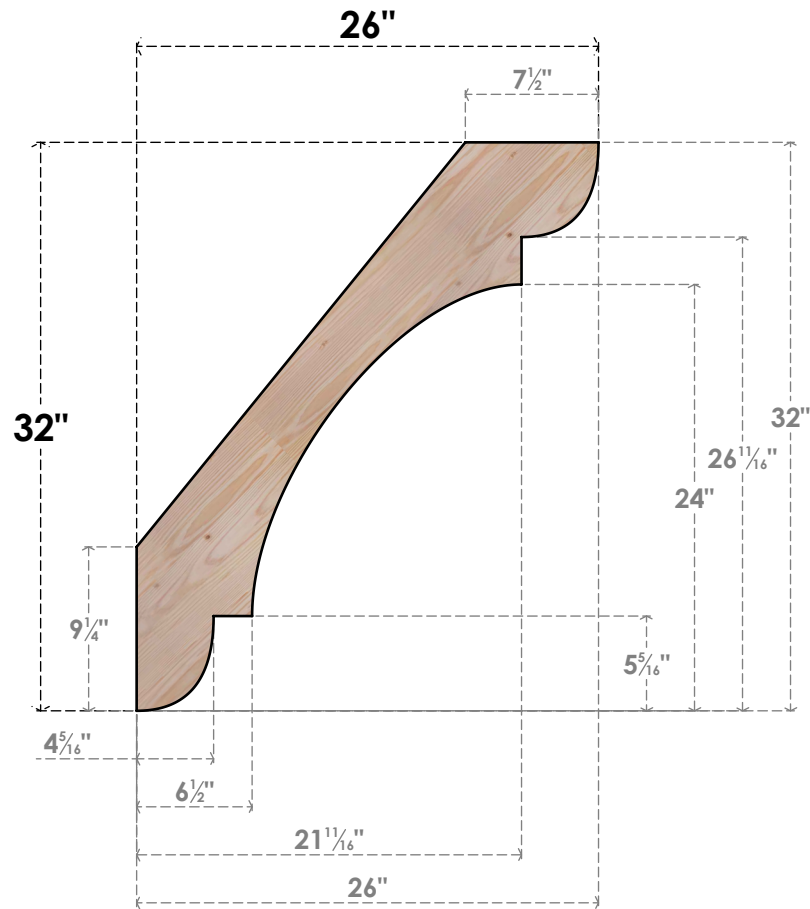

BRC06X26X32OLY00SDF

5 1/2"W X 26"D X 32"H OLYMPIC SMOOTH BRACE, DOUGLAS FIR

SIDE

FRONT

EKENA MILLWORK
 2300 WEST MAIN ST.
 CLARKSVILLE, TX 75426
 TOLL FREE: 866-607-0453
 WWW.EKENAMILLWORK.COM

NOTES

1. INSTALLATION TO BE COMPLETED IN ACCORDANCE WITH MANUFACTURER'S SPECIFICATIONS.
2. DRAWING MAY NOT BE TO SCALE
3. THIS DRAWING IS INTENDED FOR DESIGN AND PLANNING PURPOSES ONLY.
4. ALL INFORMATION CONTAINED HEREIN WAS CURRENT AT THE TIME OF DEVELOPMENT BUT MUST BE REVIEWED AND APPROVED BY THE PRODUCT MANUFACTURER TO BE CONSIDERED ACCURATE.
5. PRODUCTS ARE NOT KILN DRIED. THIS ITEM IS UNIQUE AND WILL CONTAIN THE NATURAL VARIATIONS THAT THE WOOD SPECIES OFFERS. THIS MAY RESULT IN VARIATIONS UP TO 1/4"