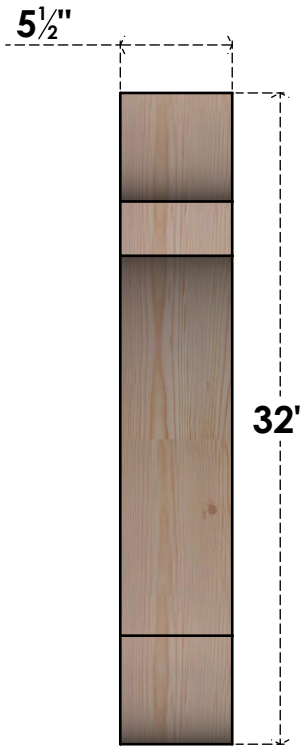

BRC06X26X32OLY00SDF

5 1/2"W X 26"D X 32"H OLYMPIC SMOOTH BRACE, DOUGLAS FIR

SIDE

FRONT

EKENA MILLWORK
 2300 WEST MAIN ST.
 CLARKSVILLE, TX 75426
 TOLL FREE: 866-607-0453
 WWW.EKENAMILLWORK.COM

NOTES

1. INSTALLATION TO BE COMPLETED IN ACCORDANCE WITH MANUFACTURER'S SPECIFICATIONS.
2. DRAWING MAY NOT BE TO SCALE
3. THIS DRAWING IS INTENDED FOR DESIGN AND PLANNING PURPOSES ONLY.
4. ALL INFORMATION CONTAINED HEREIN WAS CURRENT AT THE TIME OF DEVELOPMENT BUT MUST BE REVIEWED AND APPROVED BY THE PRODUCT MANUFACTURER TO BE CONSIDERED ACCURATE.
5. PRODUCTS ARE NOT KILN DRIED. THIS ITEM IS UNIQUE AND WILL CONTAIN THE NATURAL VARIATIONS THAT THE WOOD SPECIES OFFERS. THIS MAY RESULT IN VARIATIONS UP TO 1/4"